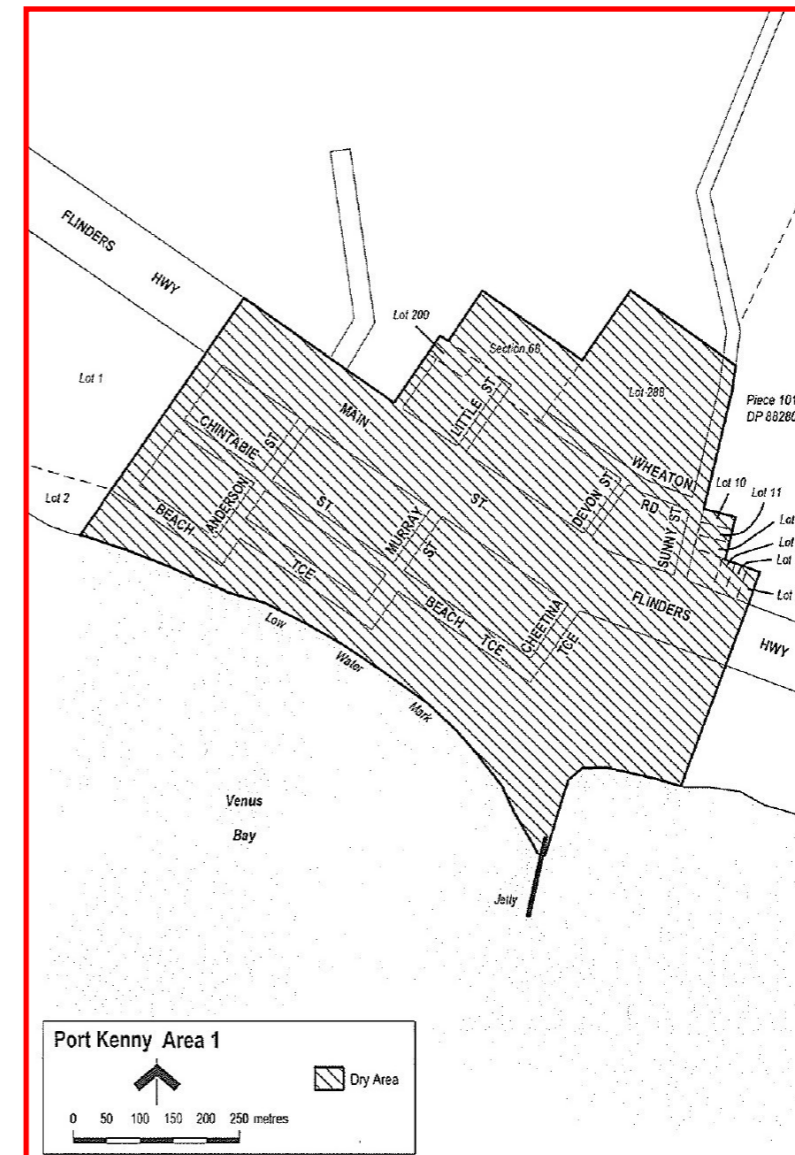

PENALTIES APPLY

For Police assistance ring 131 444

TEMPORARY DRY ZONE

Notice is hereby given that short term Dry Zones will apply during the following period:

9:00pm on Sunday 31 December 2023

to

8:00am Monday 1 January 2024